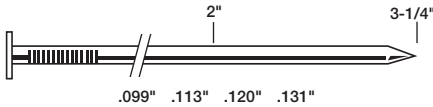

Please Cut Here / S.V.P. Couper Ici

HITACHI

3-1/4" Framing Nailer

NV83A2

Specifications

- >> Nail Capacity: 200 – 300
- >> Weight: 8.2 lbs.
- >> Operating Pressure: 70 – 120 psi

Standard Accessories

- >> Safety Glasses
- >> Wrenches

Capacities

>> Nail Sizes

Full Round Head, Coil Wire Collation

Notes: Tool-less depth adjustment. Convenient top loading magazine. Built-in toenail lever. Comfort grip handle. Plastic shield to deflect wire collation.